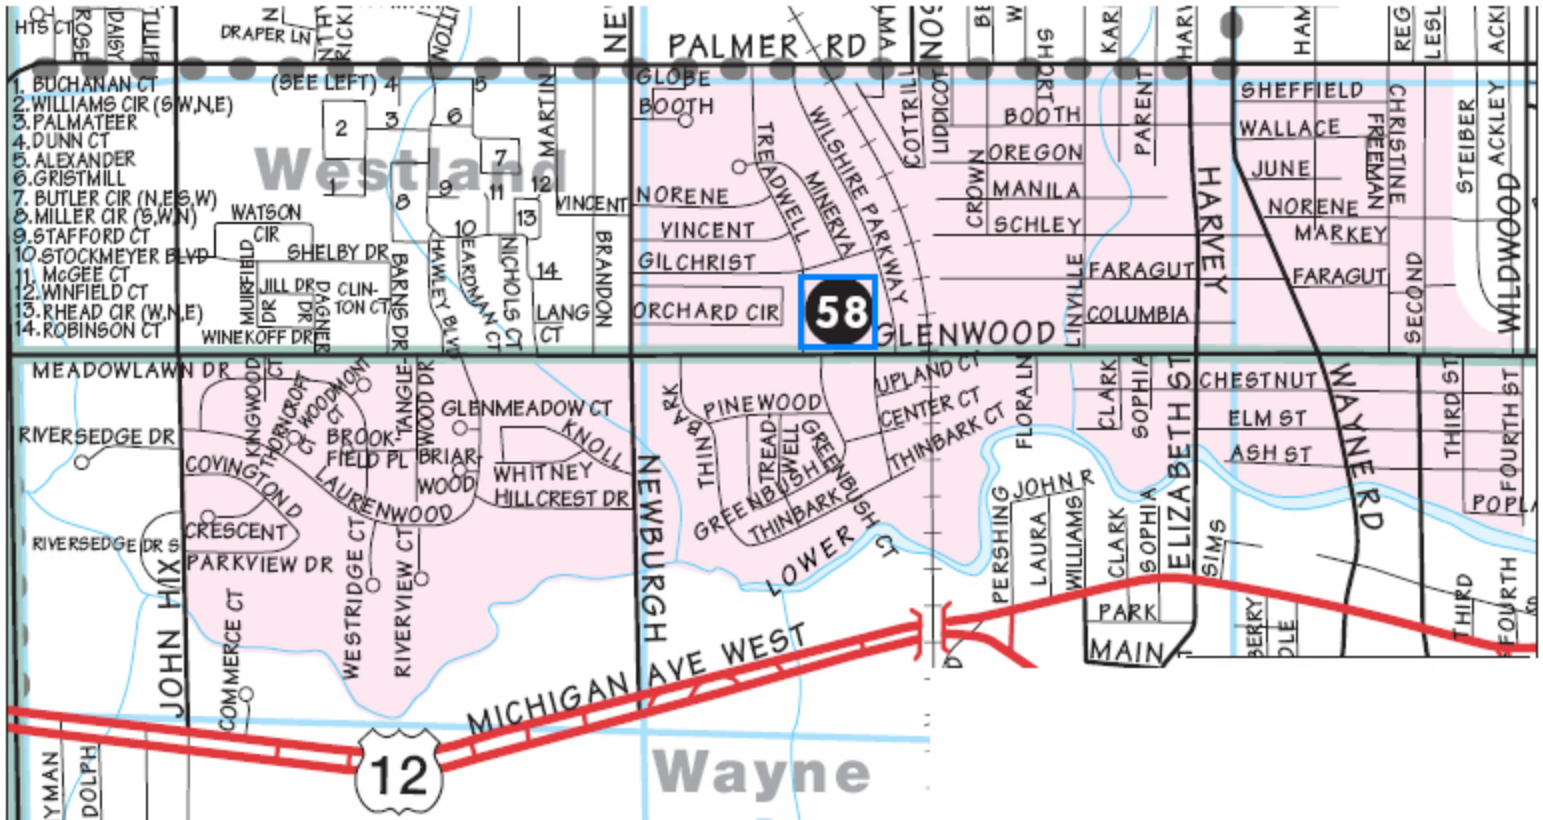

City of Wayne, Michigan

If you live in the khaki area of the City of Wayne, your child will attend Hoover Elementary School
Wayne-Westland Community Schools 734-419-2000

www.wwcsd.net

City of Wayne, Michigan

If you live in the light brown area of the City of Wayne, your child will attend Jefferson-Barns Elementary School
Wayne-Westland Community Schools 734-419-2000
www.wwcsd.net

City of Wayne, Michigan

If you live in the purple area of the City of Wayne, your child will attend Lincoln Elementary School.

City of Wayne, Michigan

If you live in the blue area of the City of Wayne, your child will attend Roosevelt Elementary School
Wayne-Westland Community Schools 734-419-2000
www.wwcsd.net

City of Wayne, Michigan