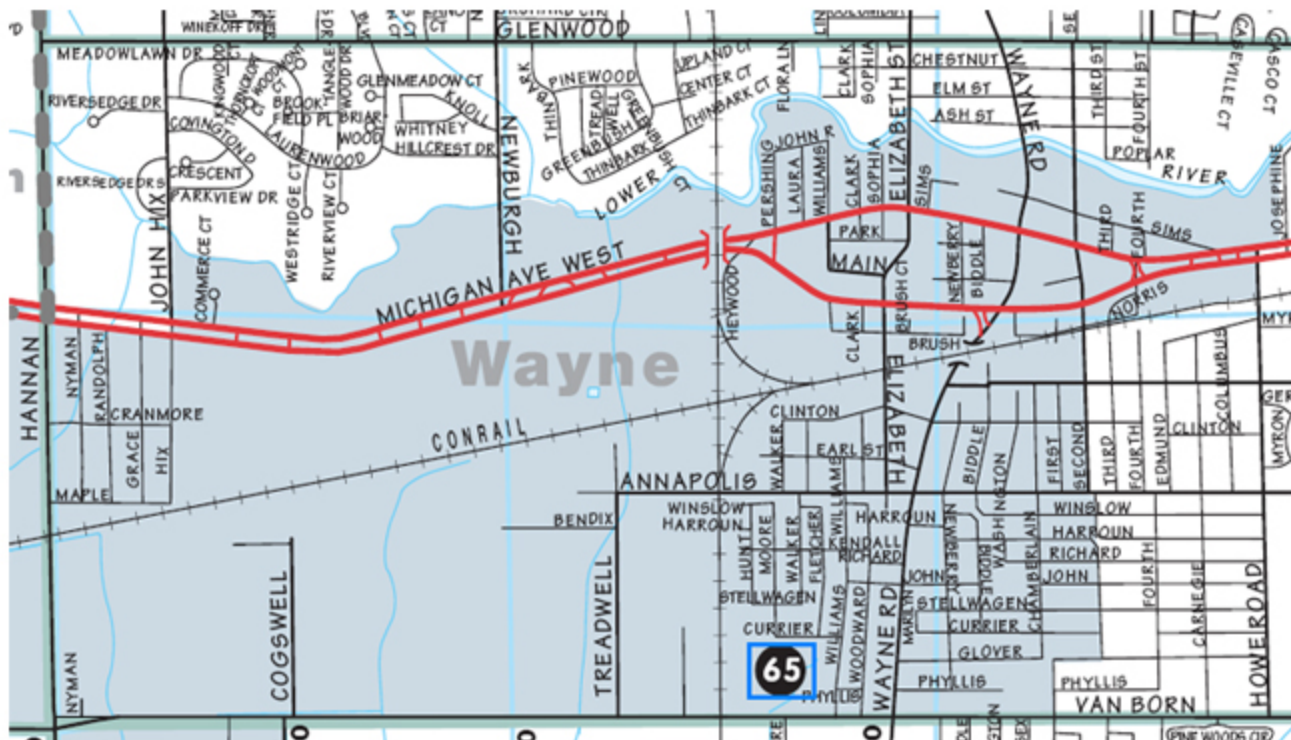

City of Wayne, Michigan

If you live in the khaki area of the City of Wayne, your child will attend Hoover Elementary School
Wayne-Westland Community Schools 734-419-2000

www.wwcsd.net

City of Wayne, Michigan

If you live in the light brown area of the City of Wayne, your child will attend Jefferson-Barns Elementary School
Wayne-Westland Community Schools 734-419-2000
www.wwcsd.net

City of Wayne, Michigan

If you live in the purple area of the City of Wayne, your child will attend Lincoln Elementary School.

City of Wayne, Michigan

If you live in the blue area of the City of Wayne, your child will attend Roosevelt Elementary School
Wayne-Westland Community Schools 734-419-2000
www.wwcsd.net

City of Wayne, Michigan